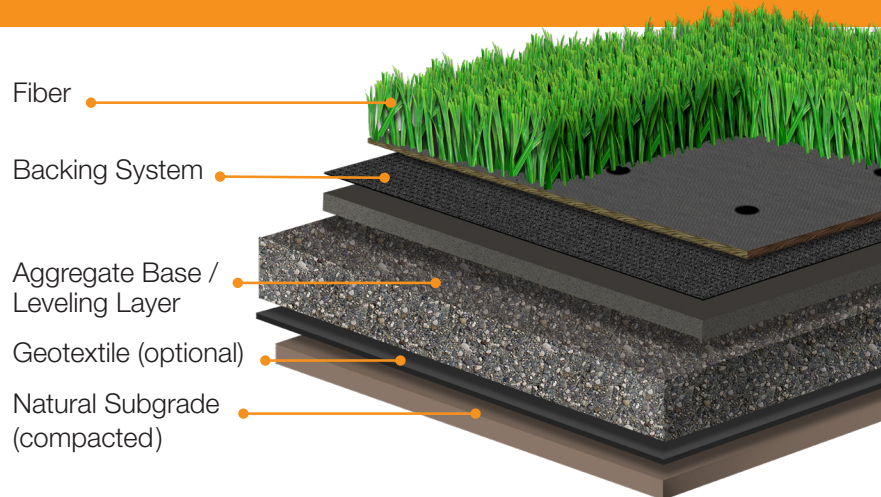

MONOFILAMENT TURF SYSTEM

POWERBLADE®

1.75

- **TOTAL PRODUCT WEIGHT**
68 oz / yd²
- **PILE YARN FIBER WEIGHT**
40 oz / yd²
- **AVERAGE PILE HEIGHT**
1.75 in / 44.45 mm
- **COLOR**
Multiple

Shaw Sports Turf's PowerBlade fiber system provides the foundation athletes need to harness their power and showcase their potential. It is the go-to system for sports like soccer where interaction with both athlete and the ball is critical. Featuring long-lasting monofilament fibers designed to play and look like natural grass.

POWERBLADE NXT

- Premium combination of Bolt and ThunderBolt monofilament fibers
- Optimized face weight

POWERBLADE PRO

- Premium lightning bolt shaped fibers Bolt's shape creates a de-lustered look for a more natural appearance
- Bolt's shape also produces a stronger vertical axis for better ball control and fiber rebound

POWERBLADE

- An economical system designed to create the right surface at the right price
- Available in two different ounce weights

ALL SYSTEMS COME WITH:

- Ultraloc backing system that provides dimensional stability and improved tuft bind
- Perfect mix of durability and performance
- Industry leading quality
- Shaw backed warranty

BOLT

original fiber cross section

MONOFILAMENT TURF SYSTEM

PowerBlade will sustain from preseason to playoffs for years to come. PowerBlade comes in different configurations, each with its own benefits to turn a field into a powerhouse.