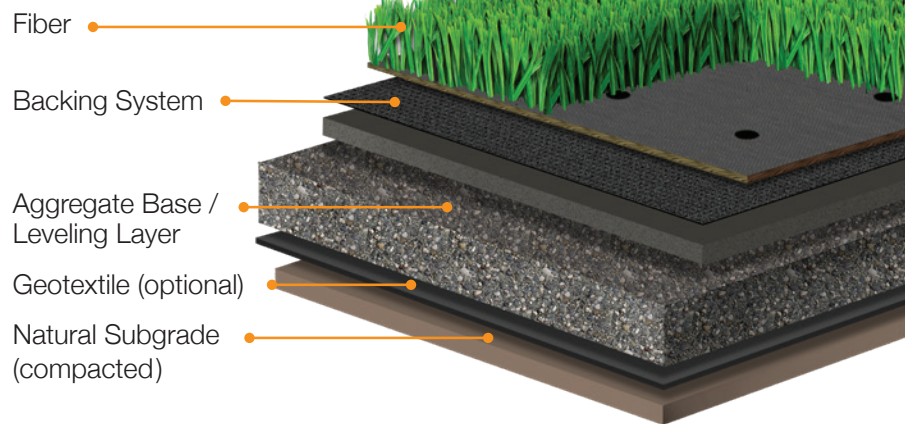

■ **AVERAGE PILE HEIGHT**

1.75 in / 44.45 mm

■ **COLOR**

Multiple

A team is a collection of players that work together to achieve a common goal. Shaw Sports Turf's Legion fiber system uses the same concept by combining slit film and monofilament fibers into one complete system.

LEGION NXT

High-micron ThunderBolt monofilament and slit film fibers. One of the most durable products in the market.

LEGION PRO

Premium construction of both Bolt monofilament and slit film fibers. Optimized face weight for performance and infill flyout control.

LEGION

Our best selling product. Flexible fiber options to build a system to meet your field's need.

All systems come with:

Ultraloc backing system that provides dimensional, stability and improved tuft bind. Great balance of traction, foot stability and aesthetics. Designed for optimal performance characteristics and allows for control of infill fly out.

BOLT
original fiber cross section

Bolt Fiber

Bolt Fiber delivers extraordinary performance designed to give you everything you expect from a synthetic turf system. Its unique state-of-the-art lightning bolt-shaped angles create a stronger vertical axis so fibers stay upright for less breakdown and wear.