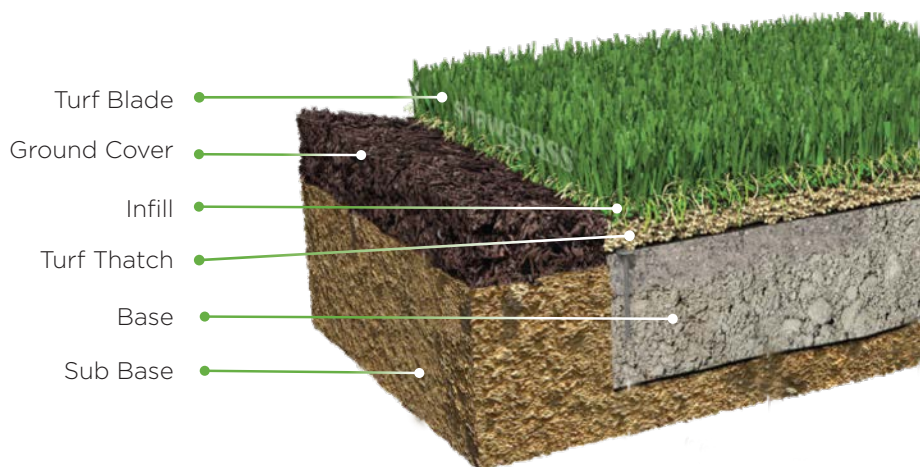

shawgrass®

NAVIGATION

359SG Navigation Trek
360SG Navigation Adventure
361SG Navigation Excursion

The Residential line from Shawgrass offers a variety of products that can transform an outdoor space into the focal point of any home. The Navigation Collection is no different, offering a budget-conscious synthetic turf solution for any lawn. Combining green, lush fibers with an added thatch layer translates into a natural, well-manicured aesthetic that will raise curb appeal—and envy. Keep your lawn and your wallet green all year long with the Navigation Collection from Shawgrass.

361SG

Navigation Excursion

shawgrass®

Fiber Type	Polyethylene
Fiber Mass	7,380 denier 6 Ply PP Mono 3,420 denier 8 Ply PP Mono
Tufted Pile Height	2 in.
Turf Blade Color/Turf Thatch Color	310 Field Green/Lime/Green-Jute 320 Field Green/Olive/Green-Jute
Tufting Gauge	3/8 in.
Total Weight	107 oz/yd ²
Face Weight	80 oz/yd ²
Backing Matrix	27 oz/yd ² Stabilized dual layered woven polypropylene/urethane
Item Number	361SG
Tufted Roll Width	15 ft.
Tufted Roll Length	100 ft.