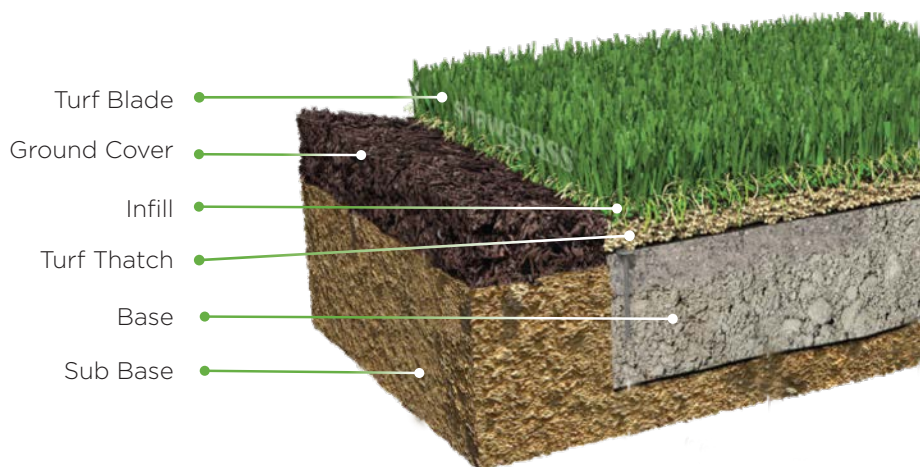

shawgrass®

NAVIGATION

359SG Navigation Trek
360SG Navigation Adventure
361SG Navigation Excursion

The Residential line from Shawgrass offers a variety of products that can transform an outdoor space into the focal point of any home. The Navigation Collection is no different, offering a budget-conscious synthetic turf solution for any lawn. Combining green, lush fibers with an added thatch layer translates into a natural, well-manicured aesthetic that will raise curb appeal—and envy. Keep your lawn and your wallet green all year long with the Navigation Collection from Shawgrass.

360SG

Navigation Adventure

shawgrass®

Fiber Type	Polyethylene
Fiber Mass	7,380 denier 6 Ply PP Mono 3,420 denier 8 Ply PP Mono
Tufted Pile Height	1.75 in.
Turf Blade Color/Turf Thatch Color	310 Field Green/Lime/Green-Jute 320 Field Green/Olive/Green-Jute
Tufting Gauge	3/8 in.
Total Weight	92 oz/yd ²
Face Weight	65 oz/yd ²
Backing Matrix	27 oz/yd ² Stabilized dual layered woven polypropylene/urethane
Item Number	360SG
Tufted Roll Width	15 ft.
Tufted Roll Length	100 ft.