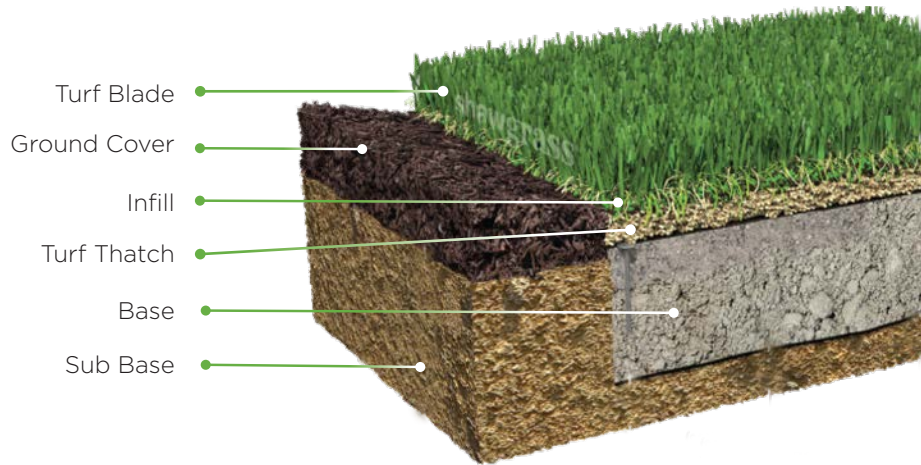

# NAVIGATION

359SG Navigation Trek  
360SG Navigation Adventure  
361SG Navigation Excursion

The Residential line from Shawgrass offers a variety of products that can transform an outdoor space into the focal point of any home. The Navigation Collection is no different, offering a budget-conscious synthetic turf solution for any lawn. Combining green, lush fibers with an added thatch layer translates into a natural, well-manicured aesthetic that will raise curb appeal—and envy. Keep your lawn and your wallet green all year long with the Navigation Collection from Shawgrass.

## Navigation Trek

shawgrass®

Fiber Type	Polyethylene
Fiber Mass	7,380 denier 6 Ply PP Mono 3,420 denier 8 Ply PP Mono
Tufted Pile Height	1.625 in.
Turf Blade Color/Turf Thatch Color	310 Field Green/Lime/Green-Jute 320 Field Green/Olive/Green-Jute
Tufting Gauge	3/8 in.
Total Weight	77 oz/yd <sup>2</sup>
Face Weight	50 oz/yd <sup>2</sup>
Backing Matrix	27 oz/yd <sup>2</sup> Stabilized dual layered woven polypropylene/urethane
Item Number	359SG
Tufted Roll Width	15 ft.
Tufted Roll Length	100 ft.