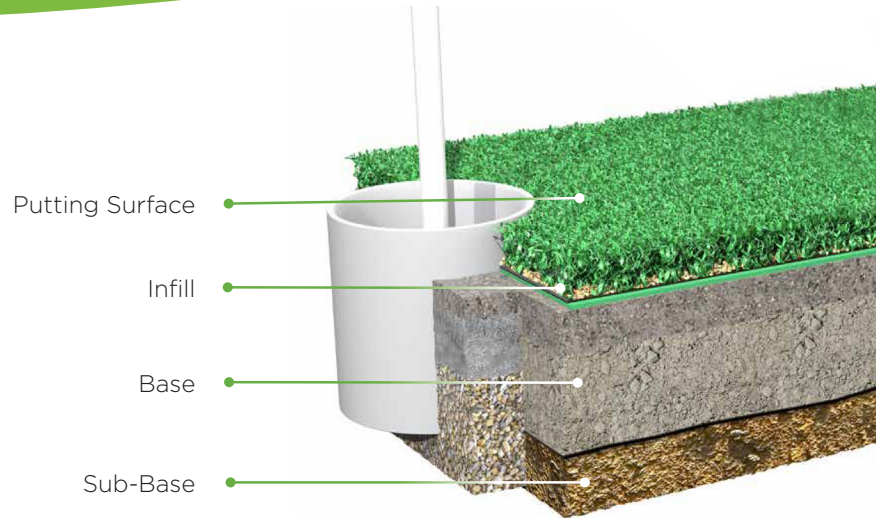

shawgrass®

Made in the USA
using both domestic and
globally sourced materials

TIPS

- 229SG Tips Elite Putt
- 230SG Tips Pro Putt
- 335SG Tips NY Tee Line
- 366SG Tips Tee Line
- 455SG Tips NY Pro Stroke
- 469SG Tips Champion

Tips Golf Collection combines premium performance, functionality and durability. Whether providing a better commercial application or installing right in your backyard. Tips Golf Collection can deliver. These products provide a realistic and firm surface that will play true, giving you consistent ball roll while still being receptive to approach shots. Whether you are looking for a championship level of play or just entertaining in your backyard, the Tips Collection provides an aesthetically realistic look and the durability you expect from Shawgrass.

366SG

Tips Tee Line

shawgrass®

Fiber Type	Polypropylene
Fiber Mass	7,801 denier 8 Ply PP
Tufted Pile Height	1 in.
Turf Blade Colors	300 Field Green 301 Four Seasons
Tufting Gauge	3/16 in.
Total Weight	127 oz/yd ²
Face Weight	100 oz/yd ²
Backing Matrix	27 oz/yd ² Stalok/urethane
Item Number	366SG
Tufted Roll Width	15 ft.
Tufted Roll Length	50 ft.