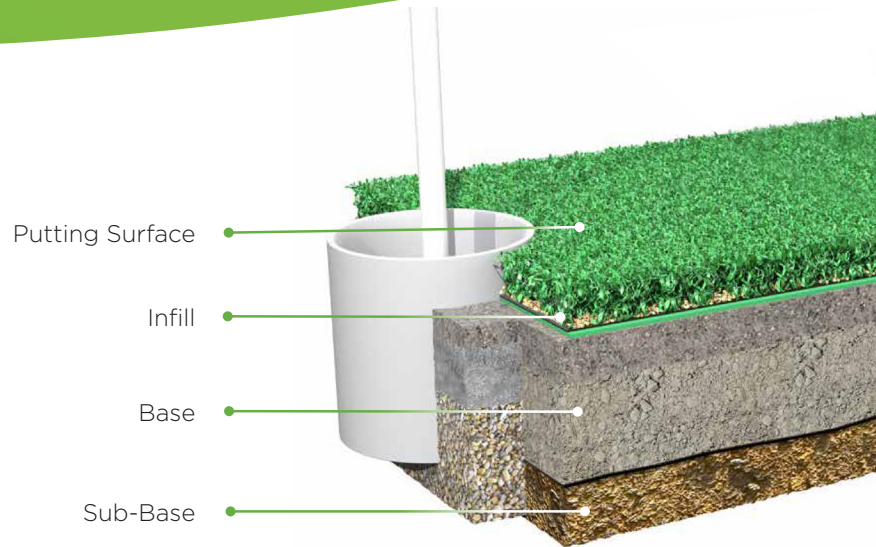

# TIPS

- 229SG Tips Elite Putt
- 230SG Tips Pro Putt
- 335SG Tips NY Tee Line
- 366SG Tips Tee Line
- 455SG Tips NY Pro Stroke
- 469SG Tips Champion

Tips Golf Collection combines premium performance, functionality and durability. Whether providing a better commercial application or installing right in your backyard. Tips Golf Collection can deliver. These products provide a realistic and firm surface that will play true, giving you consistent ball roll while still being receptive to approach shots. Whether you are looking for a championship level of play or just entertaining in your backyard, the Tips Collection provides an aesthetically realistic look and the durability you expect from Shawgrass.

## Tips Pro Putt

shawgrass®

Fiber Type	Polyethylene
Fiber Mass	5,600 denier 8 Ply PE
Tufted Pile Height	.5 in.
Turf Blade Color	300 Field Green/Olive Green 301 Field Green/Lime
Tufting Gauge	3/16 in.
Total Weight	74 oz/yd <sup>2</sup>
Face Weight	50 oz/yd <sup>2</sup>
Backing Matrix	24 oz/yd <sup>2</sup> Stalok/urethane
Item Number	230SG
Tufted Roll Width	15 ft.
Tufted Roll Length	100 ft.