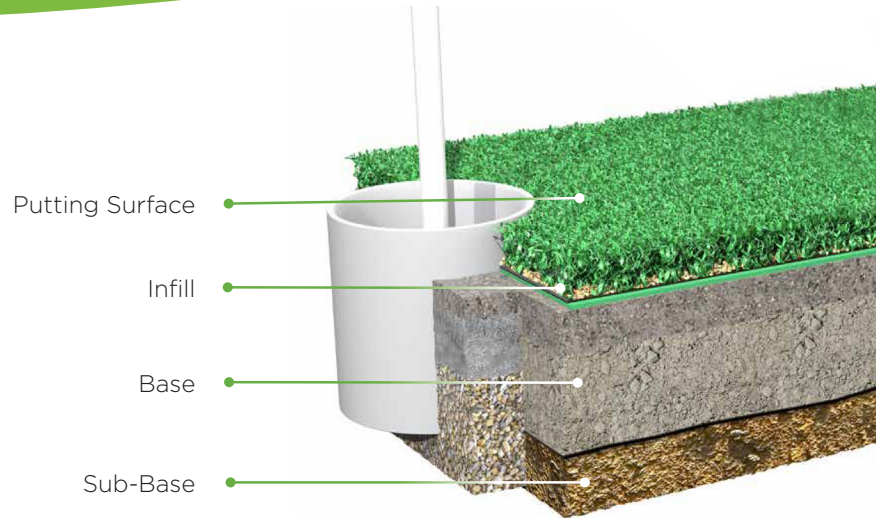

shawgrass®

Made in the USA
using both domestic and
globally sourced materials

TIPS

- 229SG Tips Elite Putt
- 230SG Tips Pro Putt
- 335SG Tips NY Tee Line
- 366SG Tips Tee Line
- 455SG Tips NY Pro Stroke
- 469SG Tips Champion

Tips Golf Collection combines premium performance, functionality and durability. Whether providing a better commercial application or installing right in your backyard. Tips Golf Collection can deliver. These products provide a realistic and firm surface that will play true, giving you consistent ball roll while still being receptive to approach shots. Whether you are looking for a championship level of play or just entertaining in your backyard, the Tips Collection provides an aesthetically realistic look and the durability you expect from Shawgrass.

335SG

Tips NY Tee Line

shawgrass®

Fiber Type	Nylon
Fiber Mass	6,600 denier Nylon
Tufted Pile Height	1 in.
Turf Blade Color	301 Turf Green
Tufting Gauge	3/16 in.
Total Weight	128 oz/yd ²
Face Weight	101 oz/yd ²
Backing Matrix	27 oz/yd ² Stalok/urethane
Item Number	335SG
Tufted Roll Width	15 ft.
Tufted Roll Length	50 ft.