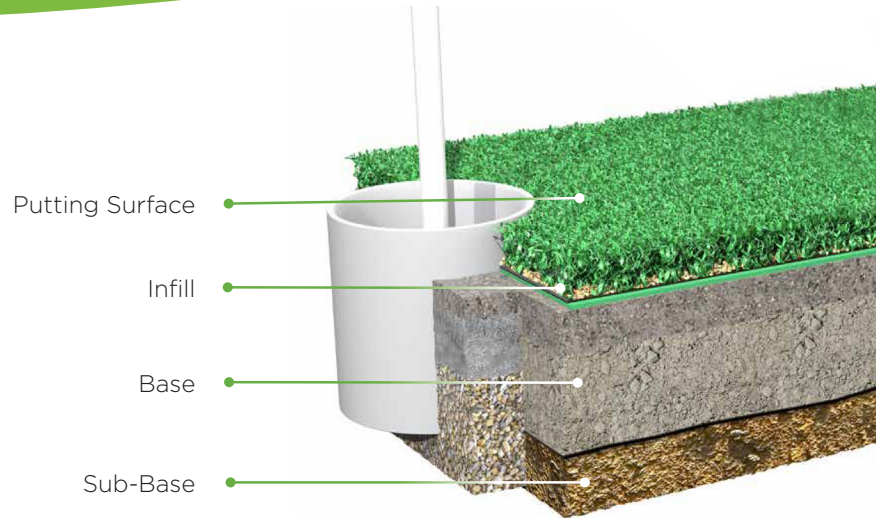

shawgrass®

Made in the USA
using both domestic and
globally sourced materials

TIPS

- 229SG Tips Elite Putt
- 230SG Tips Pro Putt
- 335SG Tips NY Tee Line
- 366SG Tips Tee Line
- 455SG Tips NY Pro Stroke
- 469SG Tips Champion

Tips Golf Collection combines premium performance, functionality and durability. Whether providing a better commercial application or installing right in your backyard. Tips Golf Collection can deliver. These products provide a realistic and firm surface that will play true, giving you consistent ball roll while still being receptive to approach shots. Whether you are looking for a championship level of play or just entertaining in your backyard, the Tips Collection provides an aesthetically realistic look and the durability you expect from Shawgrass.

229SG

Tips Elite Putt

shawgrass®

Fiber Type	Polyethylene
Fiber Mass	5,600 denier 8 Ply PE
Tufted Pile Height	0.375 in.
Turf Blade Color	300 Field Green/Olive Green 301 Field Green/Lime
Tufting Gauge	3/16 in.
Total Weight	59 oz/yd ²
Face Weight	35 oz/yd ²
Backing Matrix	24 oz/yd ² Stalok/urethane
Item Number	229SG
Tufted Roll Width	15 ft.
Tufted Roll Length	100 ft.