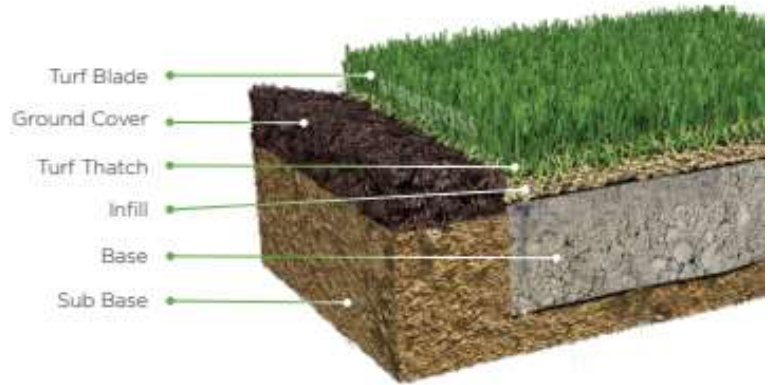

# RYE

183SG Summer Rye  
184SG Fresh Rye

No matter the problem you are facing, we have a solution for you. We offer products that can transform any outdoor space into the focal point of your property. Featuring double the blades, the Ryes appear fuller with dual density fibers making them some of the strongest and unique offerings in the industry. Together, we can design an outdoor space you and your family can enjoy by giving your home a rich, lush, and beautiful look all year.

## Summer Rye

shawgrass®

Fiber Type	Polyethylene/Polypropylene
Fiber Mass	7,920 denier 8 Ply PE 4,320 denier 8 Ply PP
Tufted Pile Height	2 in.
Turf Blade Color/Turf Thatch Color	300 Natural Green/Green-Jute 338 Field Green/Olive/Green-Jute
Tufting Gauge	3/8 in.
Total Weight	87 oz/yd <sup>2</sup>
Face Weight	60 oz/yd <sup>2</sup>
Backing Matrix	27 oz/yd <sup>2</sup> Stabilized dual layered woven polypropylene/urethane
Item Number	183SG
Tufted Roll Width	15 ft.
Tufted Roll Length	100 ft.