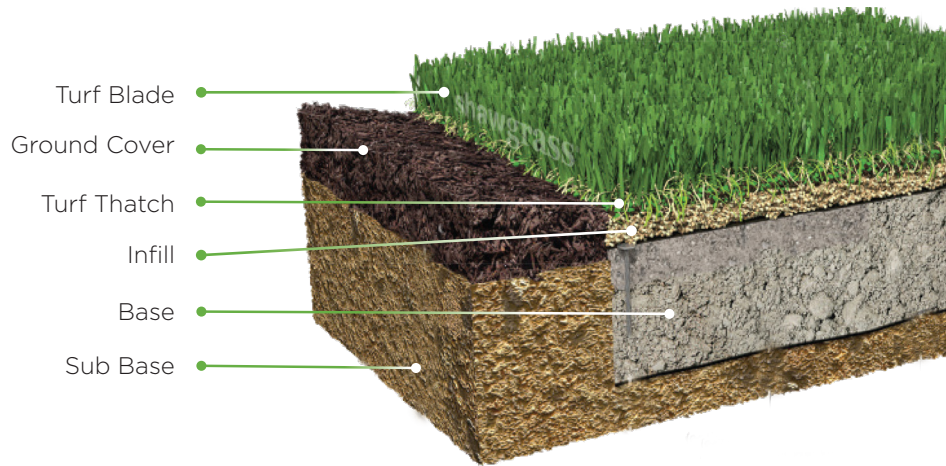

shawgrass®

RECESS

- 224SG Recess Run 1.25
- 225SG Recess Run 1.5
- 357SG Recess Run 7'6"
- 226SG Recess Jump 1.25
- 227SG Recess Jump 1.5

Safety is our number one priority, especially for children. That's why we created a line of synthetic turf specifically for playgrounds. Commercial playgrounds, like public parks or school playgrounds, create more traffic and this could easily create more wear on synthetic turf. Our playground turf is designed for "high use" play areas and offers the best in durability and return on investment. Shawgrass is IPEMA Certified and ADA accessible. This unique turf system, with engineered padding, can easily be combined with the HydroChill cooling option to provide synthetic turf solutions unparalleled in the industry.

224SG

Recess Run 1.25

shawgrass®

Fiber Type	Polyethylene
Fiber Mass	15,340 denier PE
Tufted Pile Height	1.25 in.
Turf Blade Color/Turf Thatch Color	300 Field Green/Green
Tufting Gauge	1/4 in.
Total Weight	64 oz/yd ²
Face Weight	40 oz/yd ²
Backing Matrix	24 oz/yd ² Stabilized dual layered woven polypropylene/urethane
Item Number	224SG
Tufted Roll Width	15 ft.
Tufted Roll Length	100 ft.