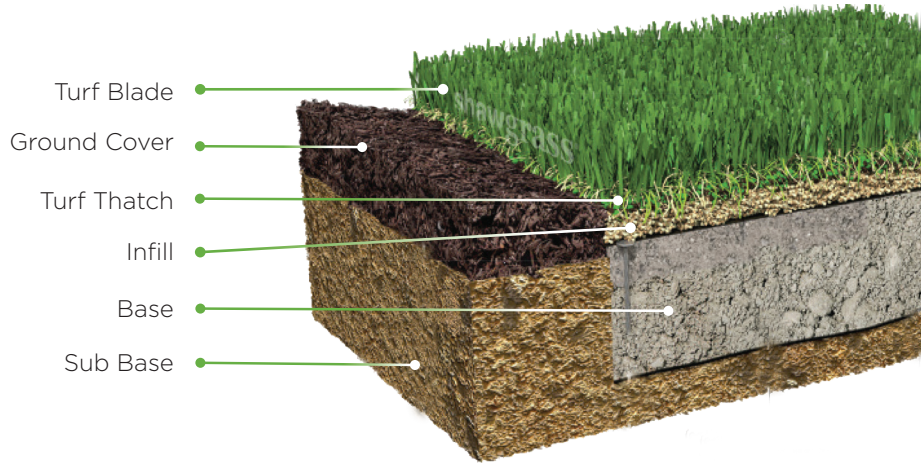

# RESERVE

- 345SG Reserve Refuge
- 346SG Reserve Serenity
- 347SG Reserve Haven
- 348SG Reserve Sanctuary

This durable and attractive line from Shawgrass offers a variety of products that can be used in a multitude of outdoor spaces. Designed to function well for residential and commercial uses and a great selection for our furry friends, the Reserve collection allows flexibility in design. Transform an outdoor space into the focal point of a home or business with a vibrant, lush, and enviable year-round look. This line of products are some of the strongest and most unique solutions in the industry. With a beautiful look and fibers that can withstand everyday use, it's not hard to see why this line is one of the top choices in the Shawgrass Collection.

## Reserve Sanctuary

shawgrass®

Fiber Type	Polyethylene
Fiber Mass	14,404 denier 10 Ply PE 4,500 denier 8 Ply PE
Tufted Pile Height	1.75 in.
Turf Blade Color/Turf Thatch Color	301 Field Green/Olive/Green-Jute 302 Field Green/Lime/Green-Jute 303 Field Green/Apple/Green-Jute
Tufting Gauge	3/8 in.
Total Weight	107 oz/yd <sup>2</sup>
Face Weight	80 oz/yd <sup>2</sup>
Backing Matrix	27 oz/yd <sup>2</sup> Stabilized dual layered woven polypropylene/urethane
Item Number	348SG
Tufted Roll Width	15 ft.
Tufted Roll Length	100 ft.