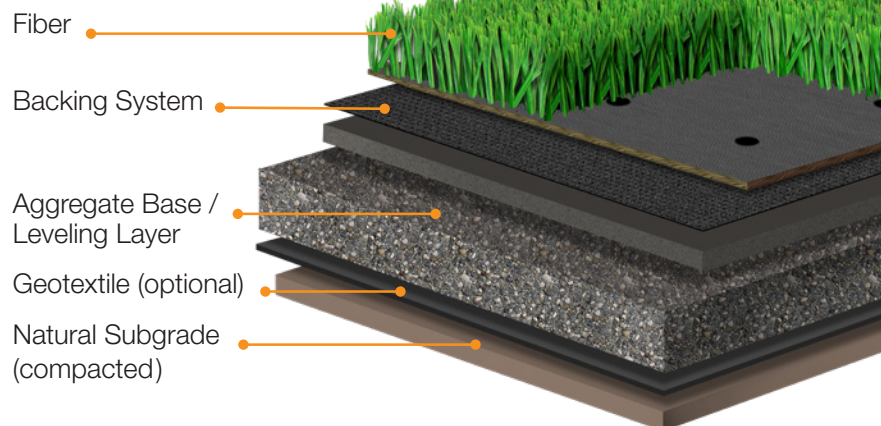

MONOFILAMENT TURF SYSTEM POWERBLADE® NXT 1.75

shaw®
SPORTS TURF

- **TOTAL PRODUCT WEIGHT**
  72 oz / yd²
- **PILE YARN FIBER WEIGHT**
  44 oz / yd²
- **AVERAGE PILE HEIGHT**
  1.75 in / 44.45 mm
- **COLOR**
  Multiple

Shaw Sports Turf's PowerBlade fiber system provides the foundation athletes need to harness their power and showcase their potential. It is the go-to system for sports like soccer where interaction with both athlete and the ball is critical. Featuring long-lasting monofilament fibers designed to play and look like natural grass.

POWERBLADE NXT

- Premium combination of Bolt and ThunderBolt monofilament fibers
- Optimized face weight

POWERBLADE PRO

- Premium lightning bolt shaped fibers
  Bolt's shape creates a de-lustered look for a more natural appearance
- Bolt's shape also produces a stronger vertical axis for better ball control and fiber rebound

POWERBLADE

- An economical system designed to create the right surface at the right price
- Available in two different ounce weights

ALL SYSTEMS COME WITH:

- Ultraloc backing system that provides dimensional stability and improved tuft bind
- Perfect mix of durability and performance
- Industry leading quality
- Shaw backed warranty

Both fibers working together for extra durability