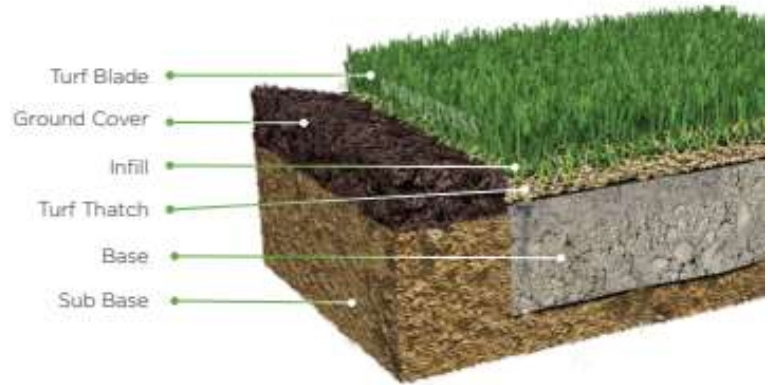

shawgrass®

MERAKI

342SG Meraki Zeal
343SG Meraki Mania
344SG Meraki Craze
495SG Meraki Frenzy

The Meraki collection of products offers three unique options to maximize and create the outdoor space you've been longing for. The word Meraki indicates doing something with soul, creativity or love. We at Shawgrass know this is how you view your home - you put the best of yourself into making it the perfect place for you and your family. We feel the same way about our products and put our heart and soul into offering artificial turf solutions to fit your needs.

342SG

Meraki Zeal

shawgrass®

Fiber Type	Polyethylene
Fiber Mass	10,200 denier 8 Ply PE 3,600 denier 8 Ply PE
Tufted Pile Height	1.25 in.
Turf Blade Color/Turf Thatch Color	300 Apple Green/Green-Jute
Tufting Gauge	3/8 in.
Total Weight	71 oz/yd ²
Face Weight	50 oz/yd ²
Backing Matrix	21 oz/yd ² Stabilized dual layered woven polypropylene/urethane
Item Number	342SG
Tufted Roll Width	15 ft.
Tufted Roll Length	100 ft.