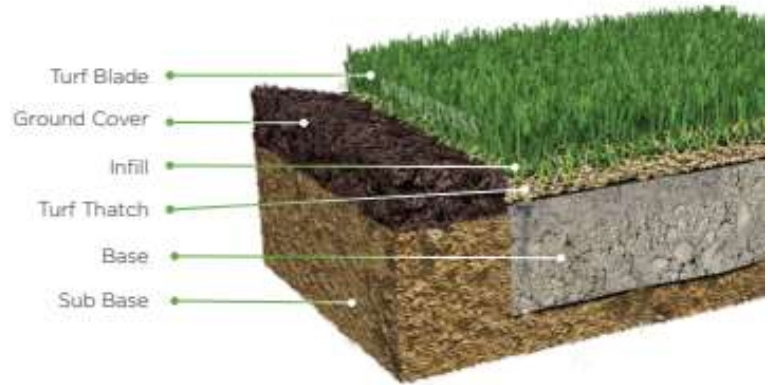

# MERAKI

342SG Meraki Zeal  
343SG Meraki Mania  
344SG Meraki Craze  
495SG Meraki Frenzy

The Meraki collection of products offers three unique options to maximize and create the outdoor space you've been longing for. The word Meraki indicates doing something with soul, creativity or love. We at Shawgrass know this is how you view your home - you put the best of yourself into making it the perfect place for you and your family. We feel the same way about our products and put our heart and soul into offering artificial turf solutions to fit your needs.

# 344SG

Meraki Craze

shawgrass®

Fiber Type	Polyethylene
Fiber Mass	10,200 denier 8 Ply PE 3,600 denier 8 Ply PE
Tufted Pile Height	2 in.
Turf Blade Color/Turf Thatch Color	300 Apple Green/Green-Jute
Tufting Gauge	3/8 in.
Total Weight	101 oz/yd <sup>2</sup>
Face Weight	80 oz/yd <sup>2</sup>
Backing Matrix	21 oz/yd <sup>2</sup> Stabilized dual layered woven polypropylene/urethane
Item Number	344SG
Tufted Roll Width	15 ft.
Tufted Roll Length	100 ft.