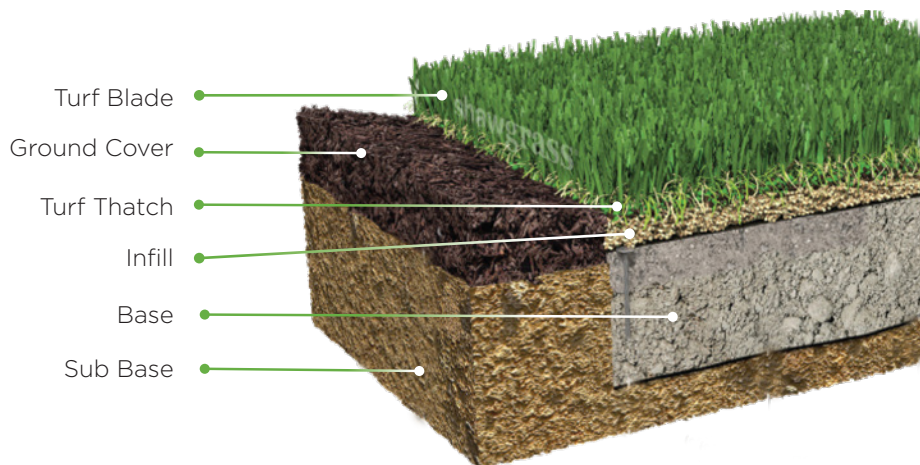

VILLAGE

350SG Village Park
351SG Village Garden
352SG Village Meadow
430SG Village Town Square

The Residential line from Shawgrass offers a variety of products that can reimagine an outdoor area to the play, lounge or pet space you've been dreaming of. The Village Collection allows your landscape to be vibrant, lush, and admirable year-round. This collection showcases products produced in the USA and offers affordable options to meet budgetary needs. With this elegant look you'll be showing off your new and inviting outdoor space for many years to come, and to top it off all of our products are backed by our Shaw residential warranty.

352SG

Village Meadow

shawgrass®

Fiber Type	Polyethylene
Fiber Mass	12,600 denier 9 Ply PE Mono 4,500 denier 8 Ply PE Mono
Tufted Pile Height	2 in.
Turf Blade Color/Turf Thatch Color	310 Field Green/Lime/Green-Jute 320 Field Green/Olive/Green-Jute
Tufting Gauge	3/8 in.
Total Weight	107 oz/yd ²
Face Weight	80 oz/yd ²
Backing Matrix	27 oz/yd ² Stabilized dual layered woven polypropylene/urethane
Item Number	352SG
Tufted Roll Width	15 ft.
Tufted Roll Length	100 ft.