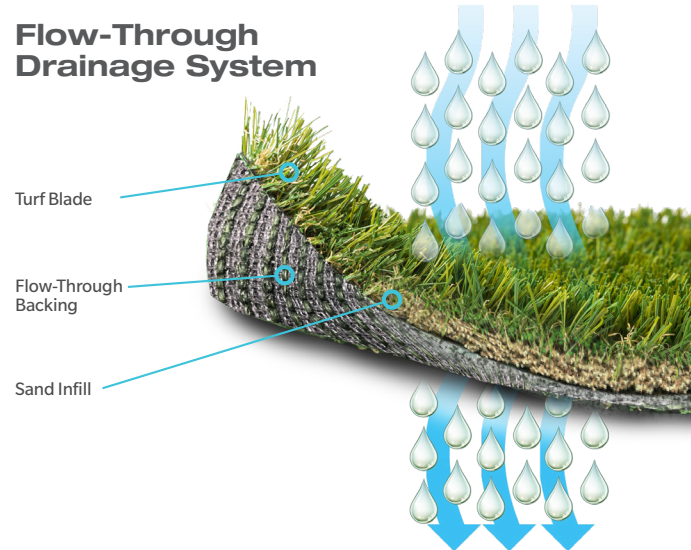

shawgrass®

K9

383SG K9 Serenity
384SG K9 Park

This durable and attractive line from Shawgrass offers a variety of products that can be used in a multitude of outdoor spaces. Designed to function well for residential and commercial applications and developed specifically for our furry friends, the K9 collection allows flexibility in design. This line of products is some of the strongest and most unique solutions in the industry designed with a special high flow backing system with pets in mind that results in a cleaner and odor free area. With a beautiful look and fibers that can withstand everyday use from pets and people, it's not hard to see why this line is one of the top choices in the Shawgrass Collection.

384SG

K9 Park

shawgrass®

Flow-Through Drainage System

Fiber Type	Polyethylene
Fiber Mass	12,600 denier 9 Ply PE Mono 4,500 denier 8 Ply PE Mono
Tufted Pile Height	1.25 in.
Turf Blade Color/Turf Thatch Color	310 Field Green/Lime/Green-Jute 320 Field Green/Olive/Green-Jute
Tufting Gauge	3/8 in.
Total Weight	74 oz/yd ²
Face Weight	50 oz/yd ²
Backing Matrix	24 oz/yd ² High flow K9 backing matrix
Item Number	383SG
Tufted Roll Width	15 ft.
Tufted Roll Length	100 ft.