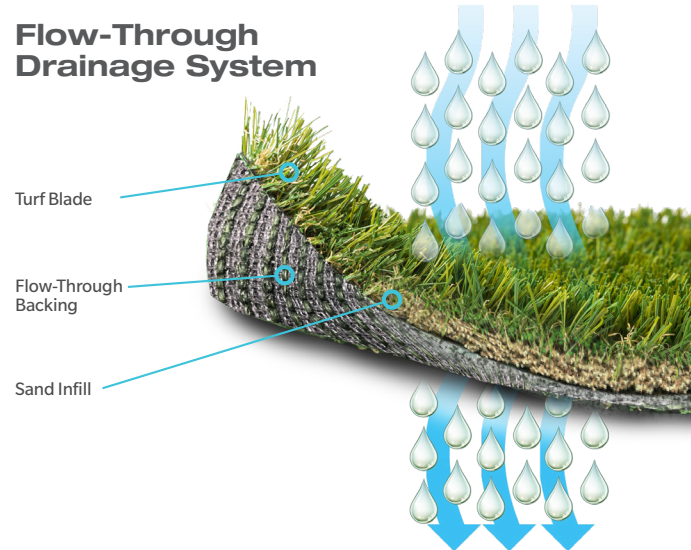

# K9

383SG K9 Serenity  
384SG K9 Park

This durable and attractive line from Shawgrass offers a variety of products that can be used in a multitude of outdoor spaces. Designed to function well for residential and commercial applications and developed specifically for our furry friends, the K9 collection allows flexibility in design. This line of products is some of the strongest and most unique solutions in the industry designed with a special high flow backing system with pets in mind that results in a cleaner and odor free area. With a beautiful look and fibers that can withstand everyday use from pets and people, it's not hard to see why this line is one of the top choices in the Shawgrass Collection.

### Flow-Through Drainage System

Fiber Type	Polyethylene
Fiber Mass	14,404 denier 10 Ply PE Mono 4,500 denier 8 Ply PE Mono
Tufted Pile Height	1.25 in.
Turf Blade Color/Turf Thatch Color	311 Lime/Green-Jute 321 Olive/Green-Jute 331 Apple/Green-Jute
Tufting Gauge	3/8 in.
Total Weight	79 oz/yd <sup>2</sup>
Face Weight	55 oz/yd <sup>2</sup>
Backing Matrix	24 oz/yd <sup>2</sup> High flow K9 backing matrix
Item Number	383SG
Tufted Roll Width	15 ft.
Tufted Roll Length	100 ft.