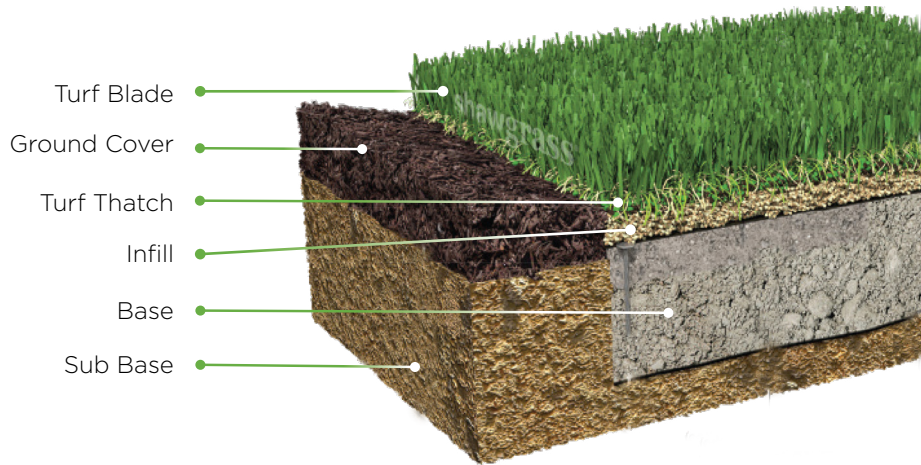

RECESS

224SG Recess Run 1.25
225SG Recess Run 1.5
357SG Recess Run 7'6"
226SG Recess Jump 1.25
227SG Recess Jump 1.5

Safety is our number one priority, especially for children. That's why we created a line of synthetic turf specifically for playgrounds. Commercial playgrounds, like public parks or school playgrounds, create more traffic and this could easily create more wear on synthetic turf. Our playground turf is designed for "high use" play areas and offers the best in durability and return on investment. Shawgrass is IPEMA Certified and ADA accessible. This unique turf system, with engineered padding, can easily be combined with the HydroChill cooling option to provide synthetic turf solutions unparalleled in the industry.

226SG

Recess Jump 1.25

shawgrass®

| | |
|------------------------------------|---|
| Fiber Type | Polyethylene |
| Fiber Mass | 10,000 denier PE 7,300 denier 6 Ply PE |
| Tufted Pile Height | 1.25 in. |
| Turf Blade Color/Turf Thatch Color | 300 Field Green/Olive/Green |
| Tufting Gauge | 1/4 in. |
| Total Weight | 64 oz/yd ² |
| Face Weight | 40 oz/yd ² |
| Backing Matrix | 24 oz/yd ² Stabilized dual layered woven polypropylene/urethane |
| Item Number | 226SG |
| Tufted Roll Width | 15 ft. |
| Tufted Roll Length | 100 ft. |