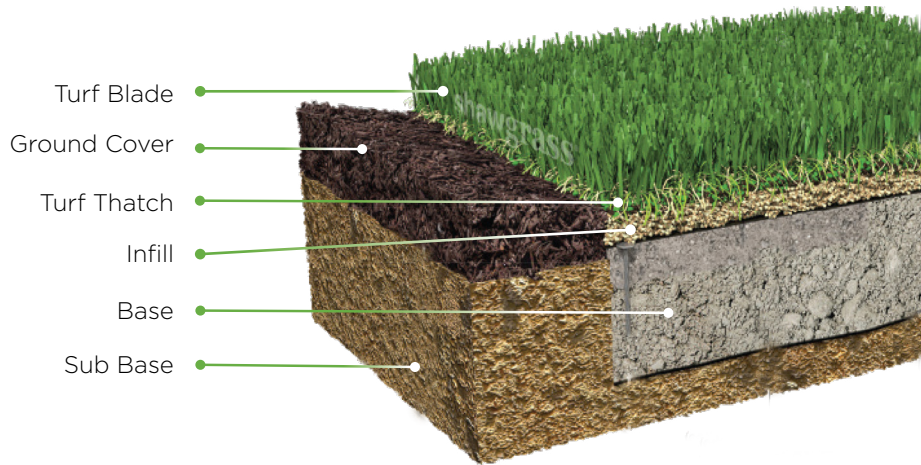

shawgrass®

JOURNEY

250SG Journey

The Residential line from Shawgrass offers a variety of products that can transform an outdoor space into the focal point of any home. Journey is no different, offering a budget-conscious synthetic turf solution without sacrificing the natural, lush aesthetic Shawgrass is known for. A mixture of rustic, earthy green fibers with an added thatch layer gives the sense of nothing other than the real thing — minus the constant maintenance. Your lawn, your budget, your journey.

250SG

Journey

shawgrass®

Fiber Type	Polyethylene/Polypropylene
Fiber Mass	7,200 denier 6 Ply PE Mono 3,600 denier 8 Ply PP Thatch
Tufted Pile Height	1.38 in.
Turf Blade Color/Turf Thatch Color	320 Field Green/Olive/Green-Jute
Tufting Gauge	3/8 in.
Total Weight	67 oz/yd ²
Face Weight	40 oz/yd ²
Backing Matrix	27 oz/yd ² Stabilized dual layered woven polypropylene/urethane
Item Number	250SG
Tufted Roll Width	15 ft.
Tufted Roll Length	100 ft.