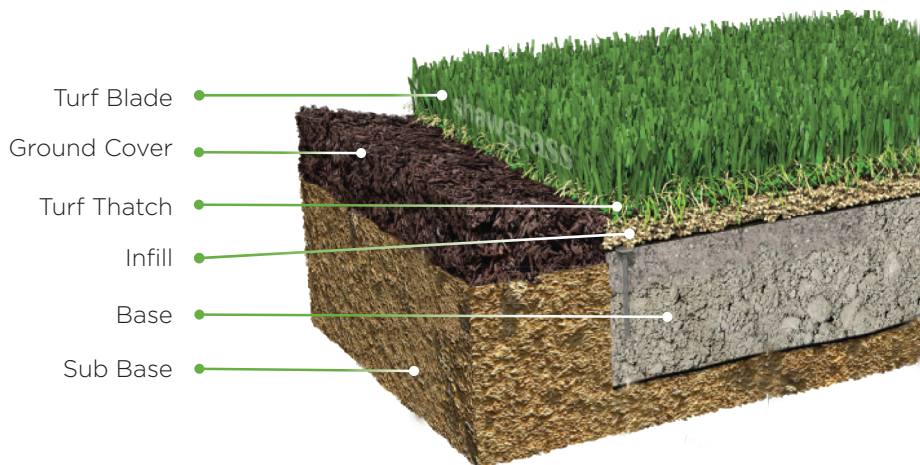

# RESERVE

- 345SG Reserve Refuge
- 346SG Reserve Serenity
- 347SG Reserve Haven
- 348SG Reserve Sanctuary

This durable and attractive line from Shawgrass offers a variety of products that can be used in a multitude of outdoor spaces. Designed to function well for residential and commercial uses and a great selection for our furry friends, the Reserve collection allows flexibility in design. Transform an outdoor space into the focal point of a home or business with a vibrant, lush, and enviable year-round look. This line of products are some of the strongest and most unique solutions in the industry. With a beautiful look and fibers that can withstand everyday use, it's not hard to see why this line is one of the top choices in the Shawgrass Collection.

## Reserve Haven

shawgrass®

Fiber Type	Polyethylene
Fiber Mass	14,404 denier 10 Ply PE 4,500 denier 8 Ply PE
Tufted Pile Height	1.5 in.
Turf Blade Color/Turf Thatch Color	301 Field Green/Olive/Green-Jute 302 Field Green/Lime/Green-Jute 303 Field Green/Apple/Green-Jute
Tufting Gauge	3/8 in.
Total Weight	92 oz/yd <sup>2</sup>
Face Weight	65 oz/yd <sup>2</sup>
Backing Matrix	27 oz/yd <sup>2</sup> Stabilized dual layered woven polypropylene/urethane
Item Number	347SG
Tufted Roll Width	15 ft.
Tufted Roll Length	100 ft.