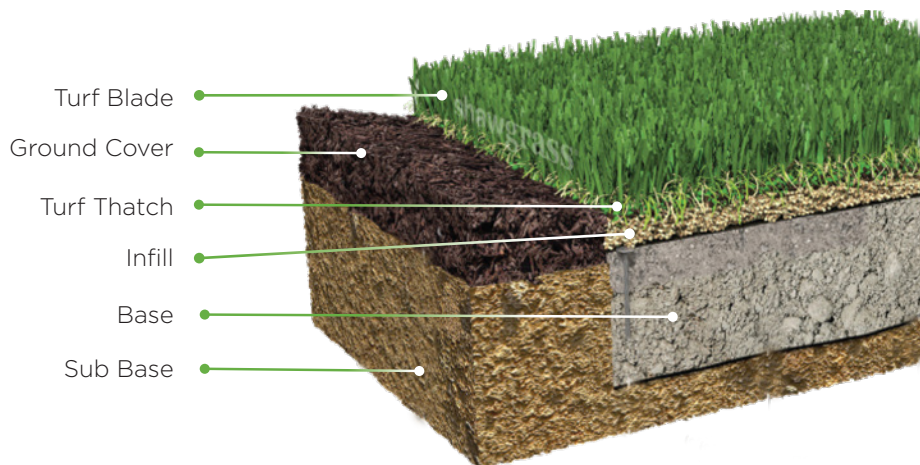

# VILLAGE

350SG Village Park  
351SG Village Garden  
352SG Village Meadow  
430SG Village Town Square

The Residential line from Shawgrass offers a variety of products that can reimagine an outdoor area to the play, lounge or pet space you've been dreaming of. The Village Collection allows your landscape to be vibrant, lush, and admirable year-round. This collection showcases products produced in the USA and offers affordable options to meet budgetary needs. With this elegant look you'll be showing off your new and inviting outdoor space for many years to come, and to top it off all of our products are backed by our Shaw residential warranty.

## Village Garden

shawgrass®

Fiber Type	Polyethylene
Fiber Mass	12,600 denier 9 Ply PE Mono 4,500 denier 8 Ply PE Mono
Tufted Pile Height	1.75 in.
Turf Blade Color/Turf Thatch Color	310 Field Green/Lime/Green-Jute 320 Field Green/Olive/Green-Jute
Tufting Gauge	3/8 in.
Total Weight	92 oz/yd <sup>2</sup>
Face Weight	65 oz/yd <sup>2</sup>
Backing Matrix	27 oz/yd <sup>2</sup> Stabilized dual layered woven polypropylene/urethane
Item Number	351SG
Tufted Roll Width	15 ft.
Tufted Roll Length	100 ft.